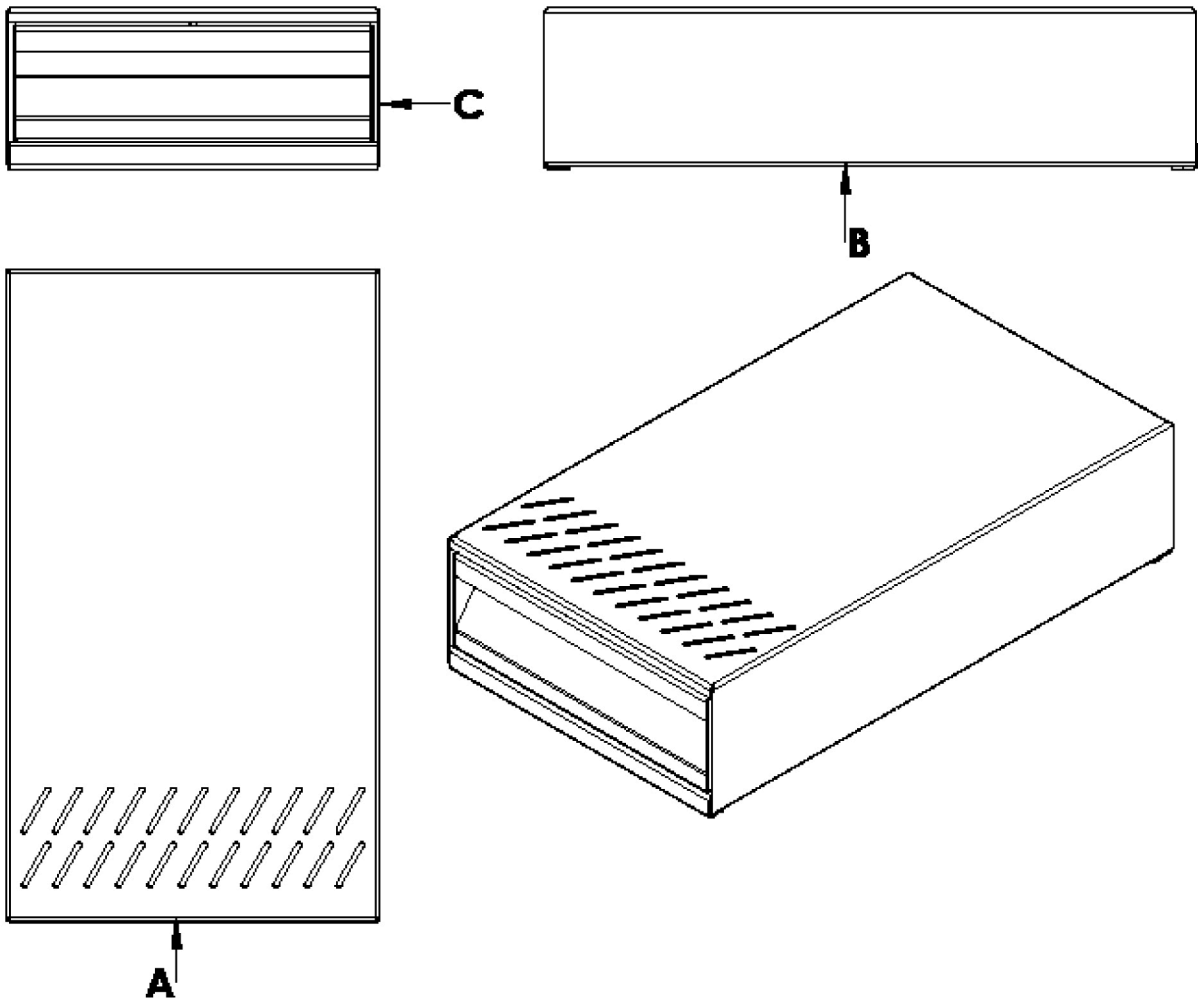

barista essentials

KNOCK-OUT DRAWER SPECIFICATION

DIMENSIONS. DIMENSIONS.

Extra Small

A	18cm
B	38cm
C	10cm

Small

A	22cm
B	38cm
C	10cm

Medium

A	24cm
B	38cm
C	10cm

Large

A	26cm
B	38cm
C	10cm

www.baristaessentials.ie

Unit C2 Ballymount Drive , Ballymount Industrial Estate , Dublin 12 , Ireland
Contact - 00353 (1) 4606736 Email - Steven@BaristaEssentials.ie