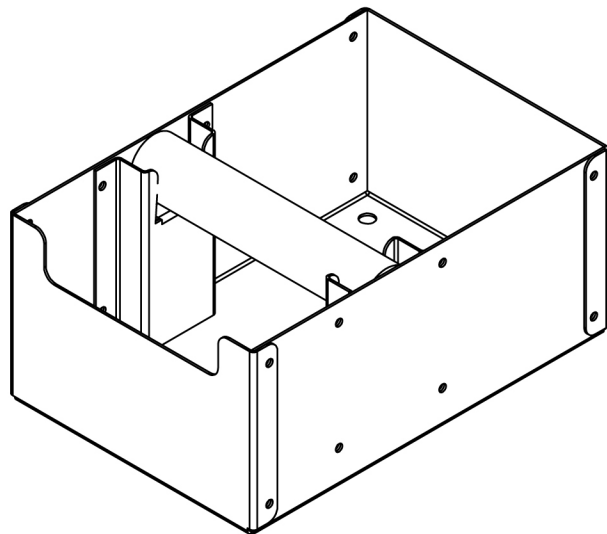

barista essentials

KNOCK-OUT BOX SPECIFICATION

DIMENSIONS.

SMALL

A	15cm
B	22.5cm
C	10cm

www.baristaessentials.ie

Unit C2 Ballymount Drive , Ballymount Industrial Estate , Dublin 12 , Ireland
Contact - 00353 (1) 4606736 Email - Steven@BaristaEssentials.ie